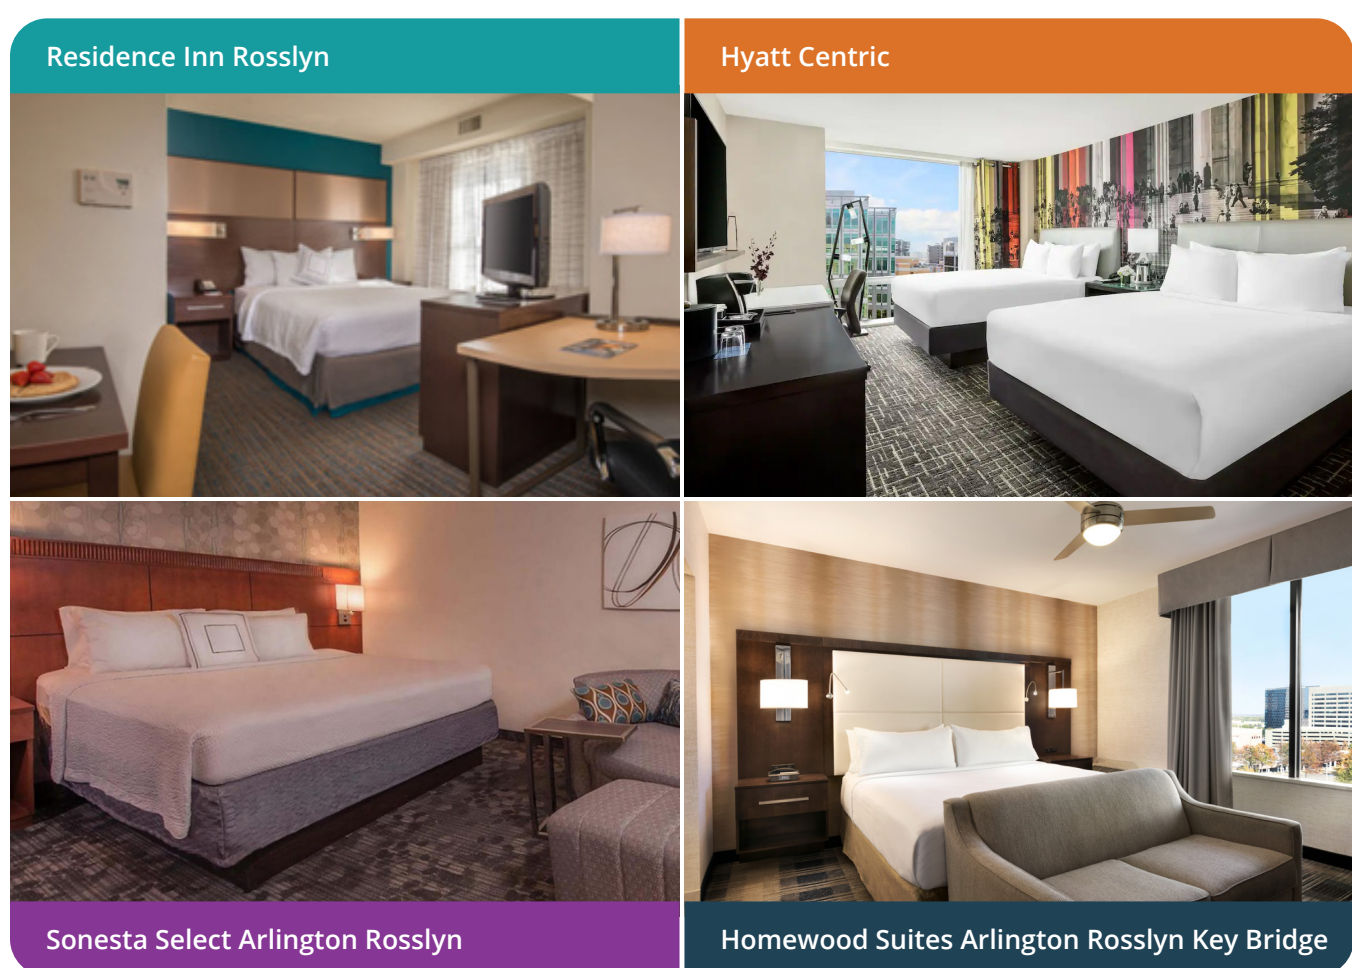

## NEMA Corporate Hotel Rate Program

Guests visiting NEMA's Headquarters located in Arlington, Virginia's vibrant Rosslyn neighborhood, are eligible to receive discounted room rates at Residence Inn Rosslyn, Hyatt Centric Arlington, Sonesta Select Arlington Rosslyn, and Homewood Suites Arlington Rosslyn Key Bridge. Each hotel is just minutes from Washington D.C., and less than one mile from NEMA Headquarters. Stay within walking distance of Georgetown and Arlington Cemetery, close to D.C. tours, and walking distance to a plethora of restaurants. Ronald Reagan Washington National Airport (DCA) is only five stops and 10 minutes away on a direct Metro line.